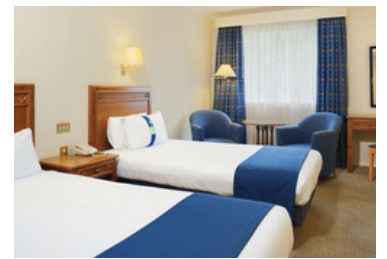

The perfect place to stay before or after any of your matches in Kent, centrally located if visiting local clubs in local villages or any of the below larger Sports Stadiums or Clubs in Kent.

Local Sporting Venues

- Gallagher Stadium - home of Maidstone United FC 20 mins
- Priestfield - home of Gillingham FC 30 mins
- Crabble Athletic Ground - home of Dover Athletic FC 60 mins
- The Kuflink Stadium - home of Ebbsfleet FC 25 mins
- Holcombe Hockey Club, Rochester 25 mins
- Maidstone Hockey Club 25 mins
- Sevenoaks Hockey Club 15 mins
- Polo Farm Sports Club, Canterbury for hockey, tennis and cricket 45 mins
- Planet Ice Gillingham - home of Invicta Dynamos, Ice Hockey 25 mins
- Kent County Cricket Club, Canterbury 45 mins
- Brands Hatch Race Circuit 10 mins
- Buckmore Park, home of British Karting 15 mins
- London Golf Club 10 mins
- Royal St Georges Golf Club, Sandwich 70 mins
- Knole Park Golf Club 15 mins

GET IN TOUCH

Holiday Inn Maidstone – Sevenoaks
London Road, Wrotham Heath, Sevenoaks,
Kent, TN15 7RS
E reservations@himaidstone.com
T 01732 718 582 office hours
T 01732 781 500 outside office hours