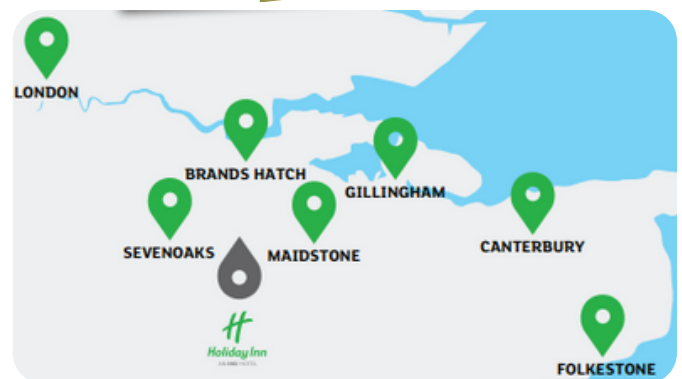

Bringing your team to Kent? Then team up with the Holiday Inn Maidstone

Due to its ideal location the Holiday Inn Maidstone Sevenoaks is the perfect base to stay for sports teams playing at a Kent location or watching a match. The hotel is situated just off the M20 and M26, so excellent motorway links for ease of travelling, and just a 60 minute drive from the port of Dover, making us an ideal location to get to and depart from for your sporting events in Kent.

The perfect place to stay before or after any of your matches in Kent, centrally located if visiting local clubs in local villages or any of the below larger Sports Stadiums or Clubs in Kent.

Local Sporting Venues

- Gallagher Stadium - home of Maidstone United FC 20 mins
- Priestfield - home of Gillingham FC 30 mins
- Crabble Athletic Ground - home of Dover Athletic FC 60 mins
- The Kuflink Stadium - home of Ebbsfleet FC 25 mins
- Holcombe Hockey Club, Rochester 25 mins
- Maidstone Hockey Club 25 mins
- Sevenoaks Hockey Club 15 mins
- Polo Farm Sports Club, Canterbury for hockey, tennis and cricket 45 mins
- Planet Ice Gillingham - home of Invicta Dynamos, Ice Hockey 25 mins
- Kent County Cricket Club, Canterbury 45 mins
- Brands Hatch Race Circuit 10 mins
- Buckmore Park, home of British Karting 15 mins
- London Golf Club 10 mins
- Royal St Georges Golf Club, Sandwich 70 mins
- Knole Park Golf Club 15 mins